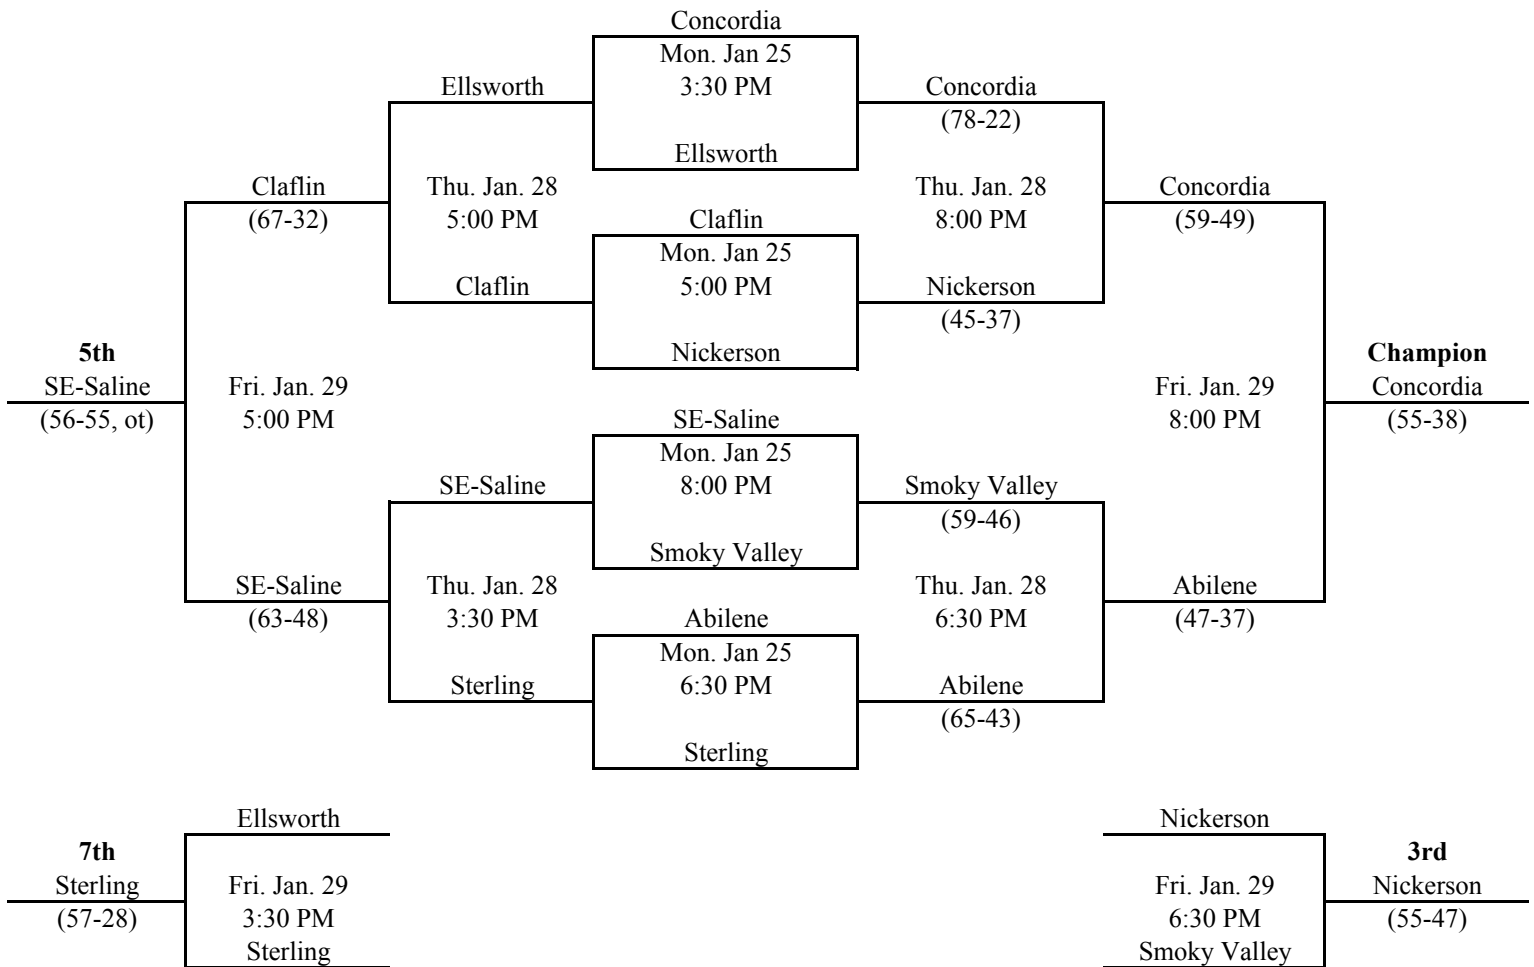

SOUTHEAST OF SALINE GIRLS INVITATIONAL BASKETBALL TOURNAMENT 2010

		Wins	Losses	%
1	Concordia	9	0	1.00
2	SE-Saline	7	3	0.70
3	Abilene	6	3	0.67
4	Clafin	6	5	0.55
5	Nickerson	5	5	0.50
6	Sterling	4	6	0.40
7	Smoky Valley	3	6	0.33
8	Ellsworth	0	10	0.00