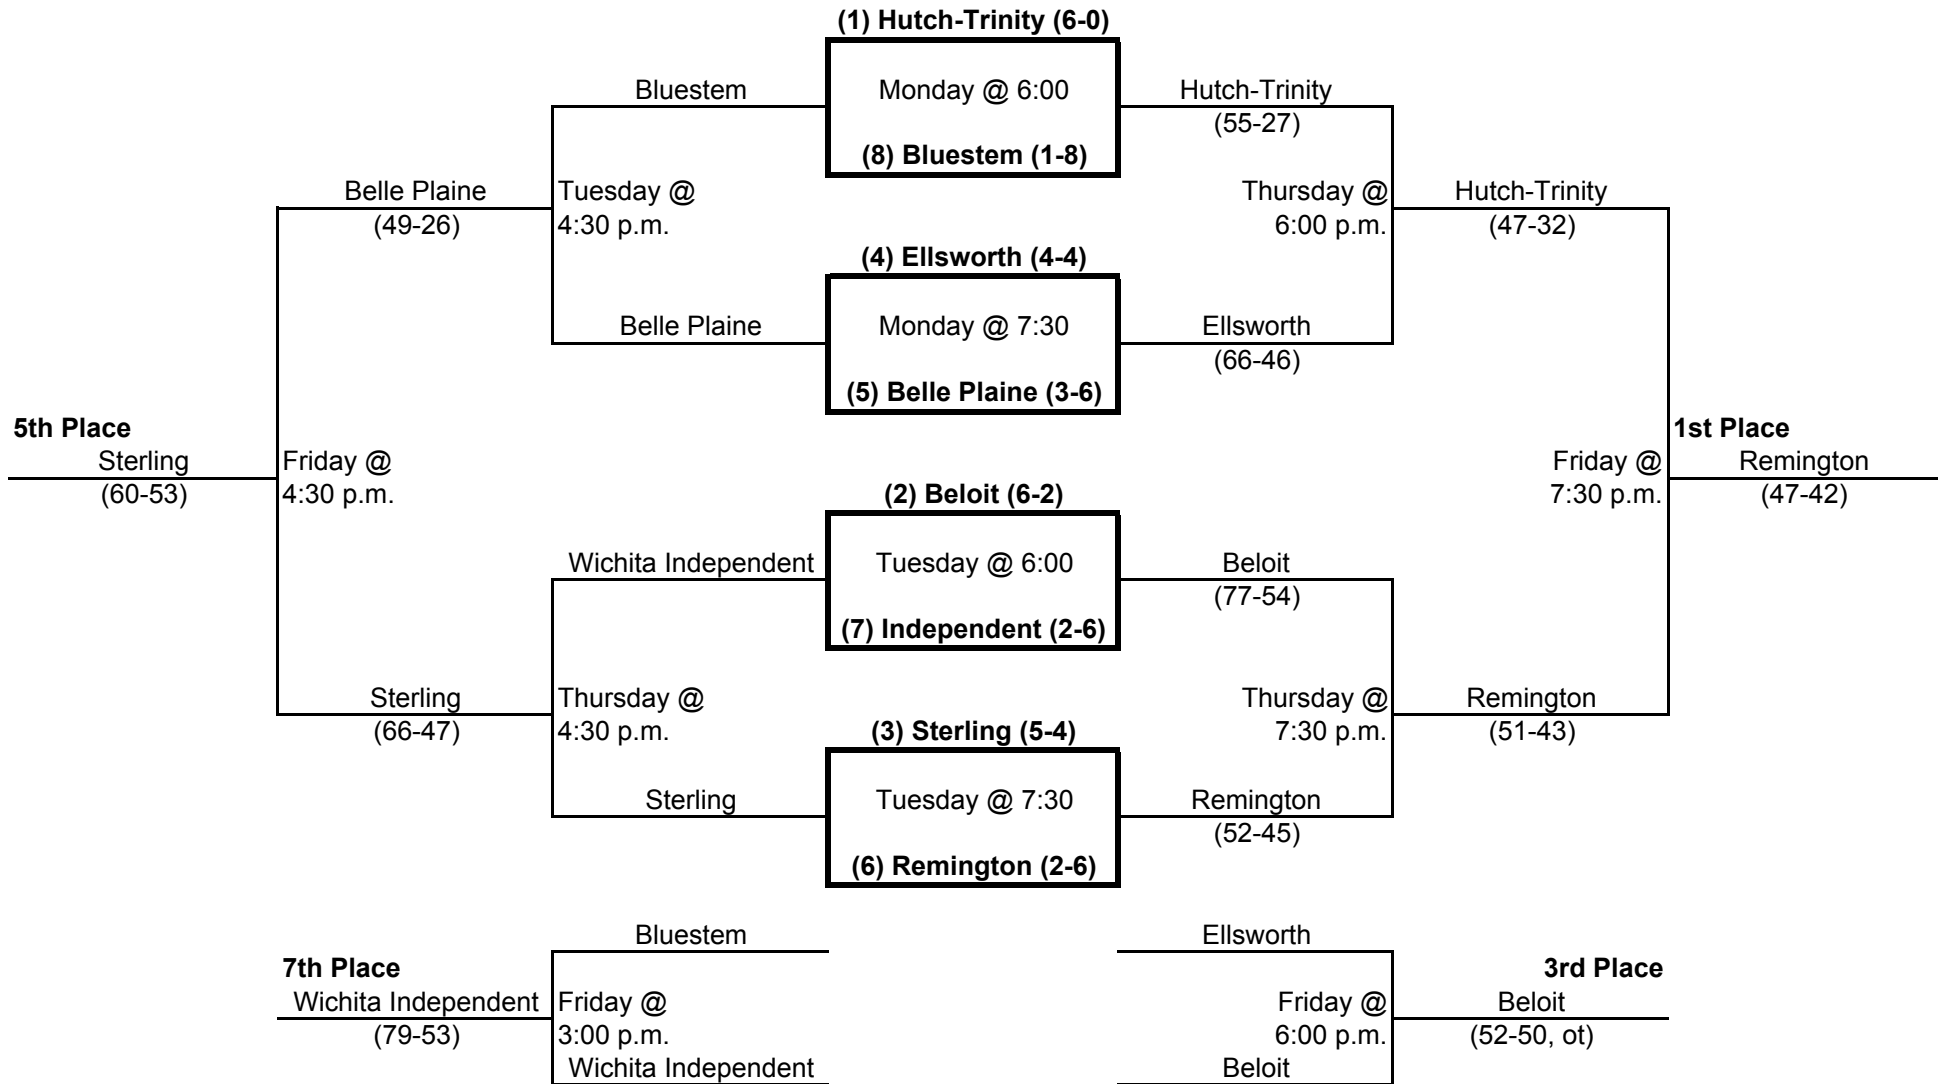

38th Annual
Sterling Invitational
2010

All games will be played at the Gleason Center on the campus of Sterling College. Team records reflect games played through 1/13/04.