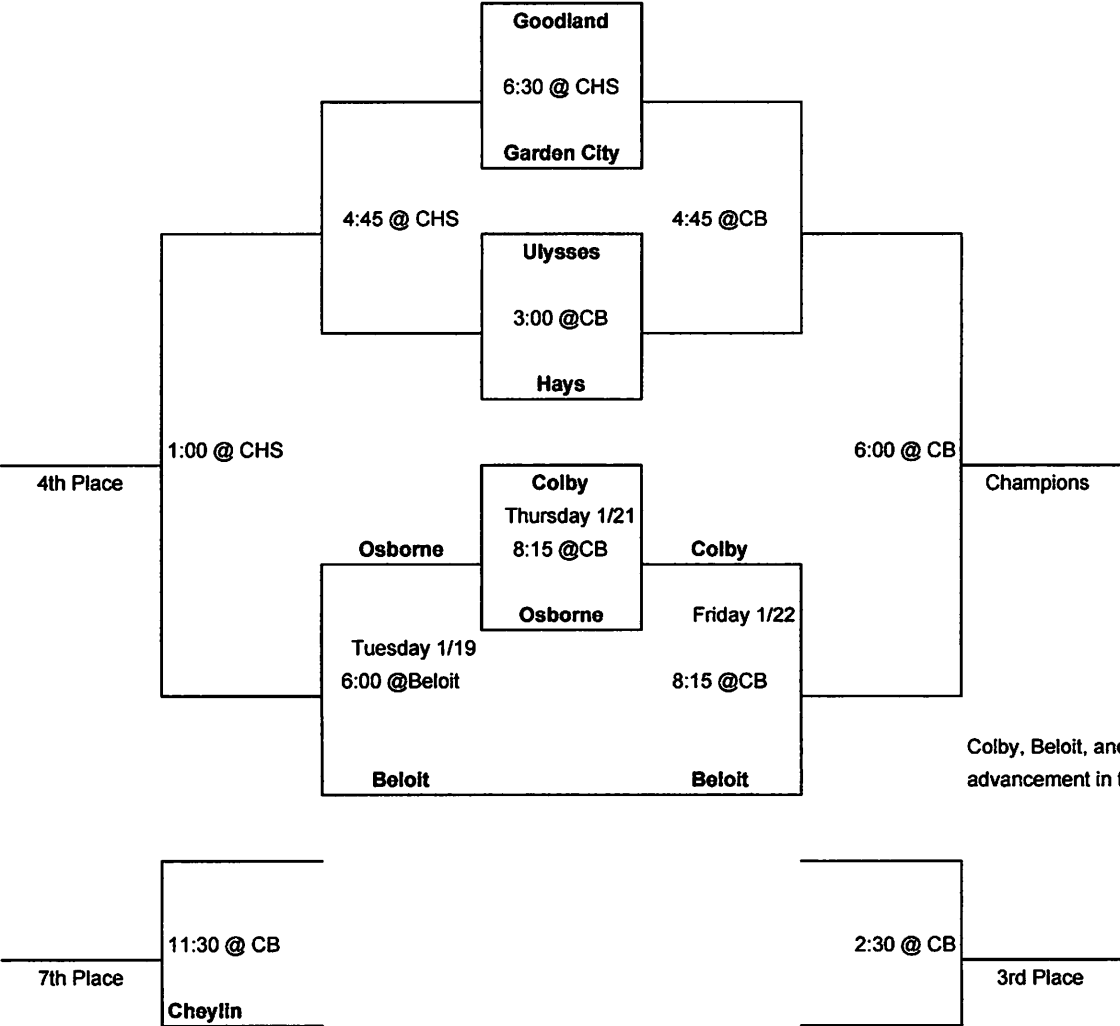

GIRLS BRACKET-36th ANNUAL ORANGE & BLACK

Top Team is Home Team (Wear White)

CB-- Community Building

CHS--Colby High School

BOYS BRACKET-35TH ANNUAL ORANGE & BLACK

Top Team is Home Team (Wear White)

CB-- Community Building

CHS--Colby High School

Jan. 23 | Jan. 22 | Jan. 21 | Jan. 22 | Jan. 23

Colby, Beloit, and Osborne will play round robin format to determine advancement in the tournament. Ties will be broken by point differential.