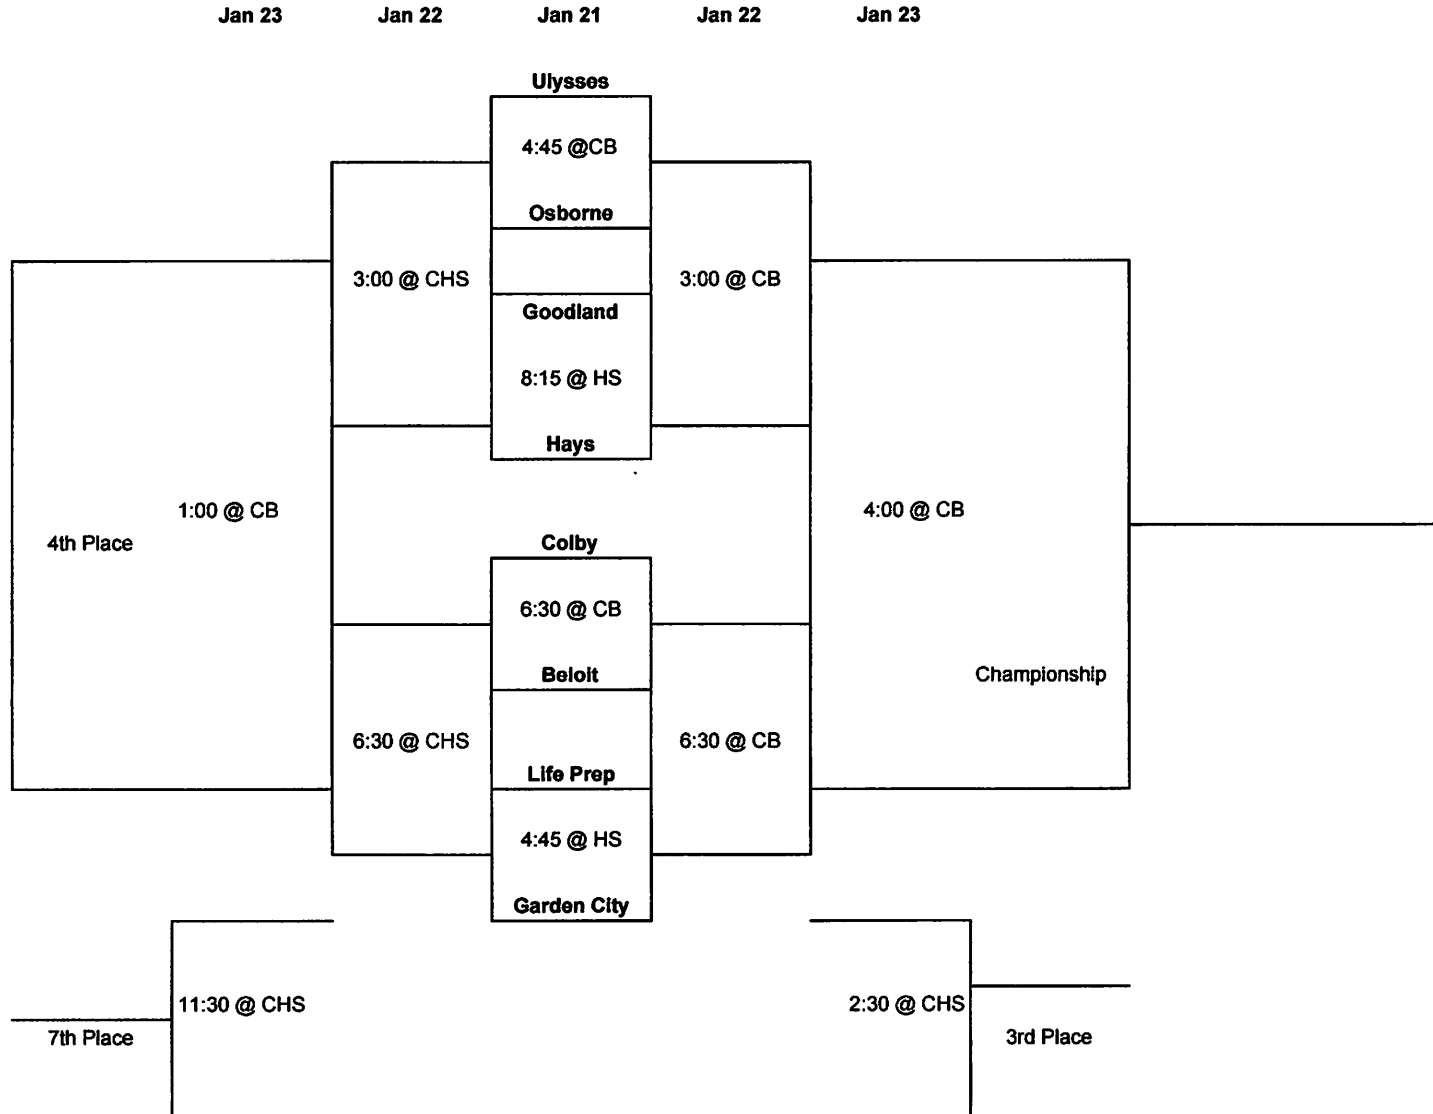

GIRLS BRACKET-36th ANNUAL ORANGE & BLACK

Top Team is Home Team (Wear White)

CB-- Community Building

CHS--Colby High School

BOYS BRACKET-35TH ANNUAL ORANGE & BLACK

Top Team is Home Team (Wear White)

CB-- Community Building

CHS--Colby High School

Jan. 23 | Jan. 22 | Jan. 21 | Jan. 22 | Jan. 23

Colby, Beloit, and Osborne will play round robin format to determine advancement in the tournament. Ties will be broken by point differential.