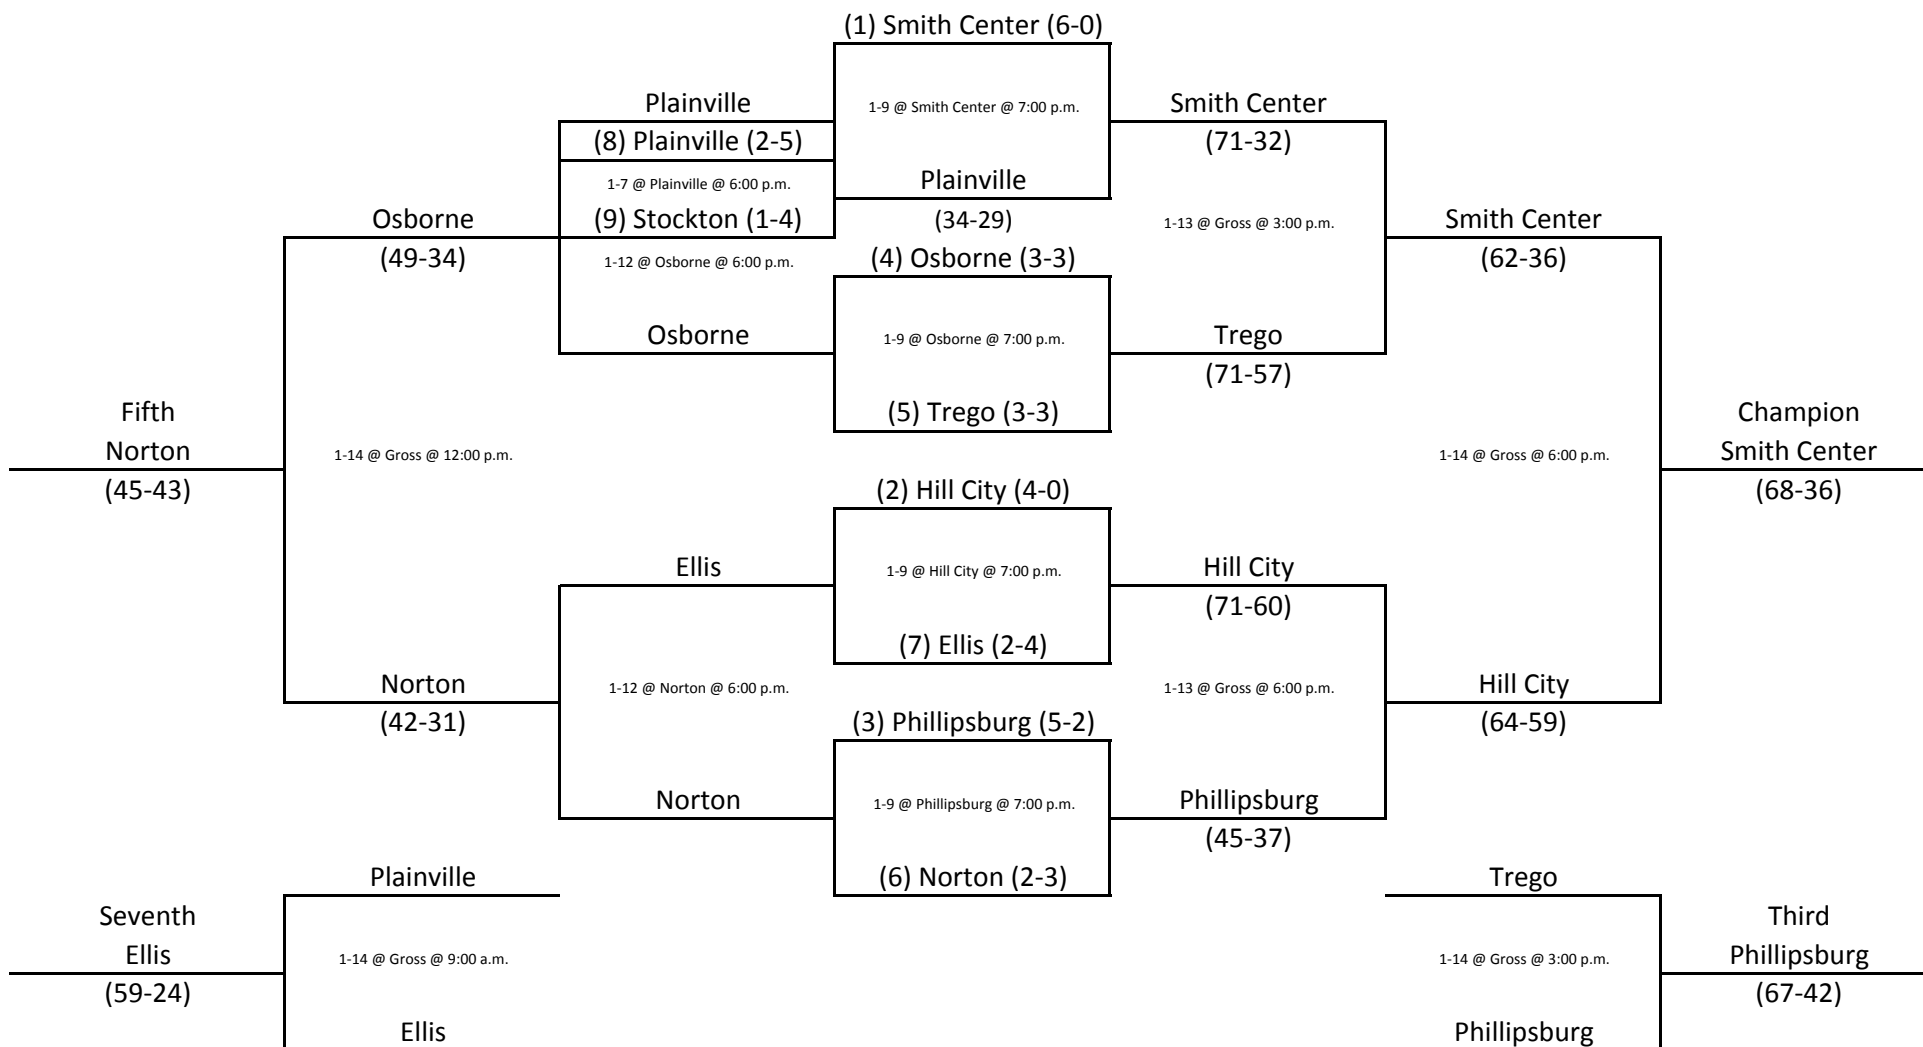

MCL Basketball Tournament (Girls)

Jan. 7-14, 2012

The top team on the bracket is home and wears white.