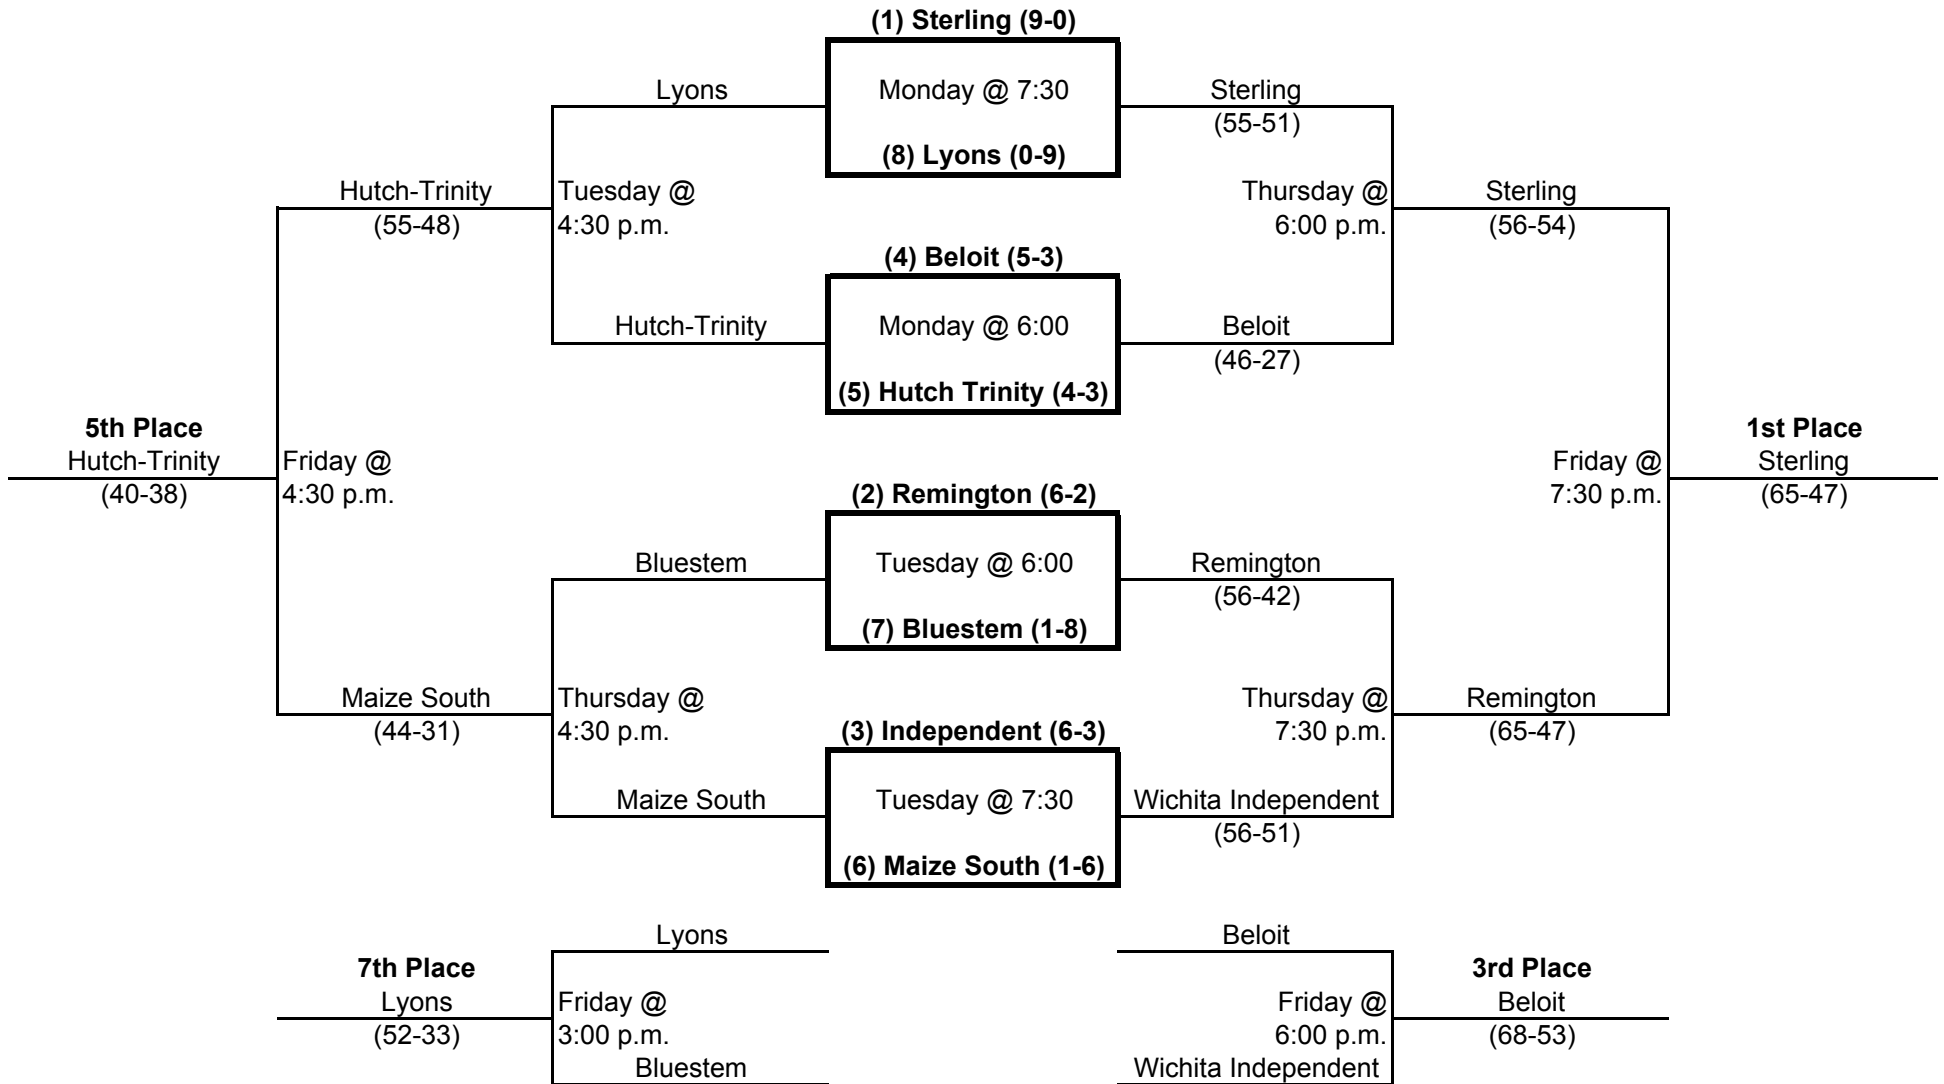

40th Annual
Sterling Invitational
2012

All games will be played at the Gleason Center on the campus of Sterling College. Team records reflect games played through 1/10/12